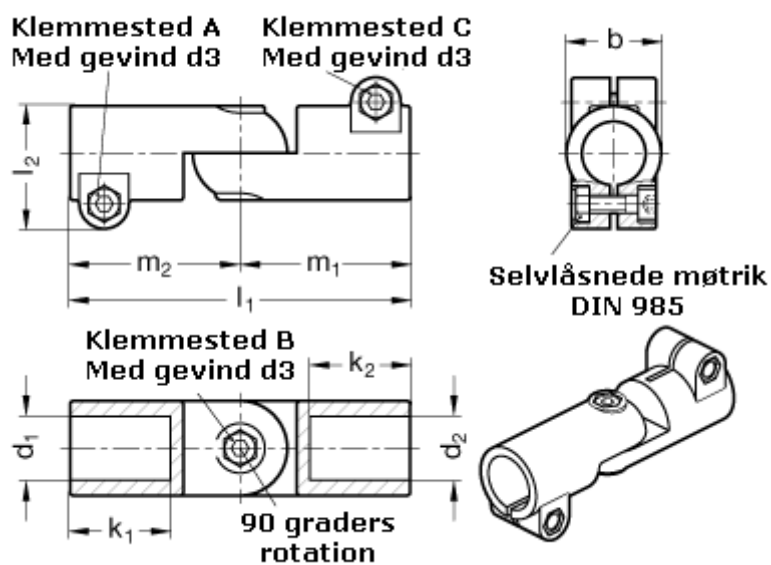

Article number: 20286B48B48S2BL

Description: E+G Swivel clamp connector joint  
GN286-B48-B48-S-2-BL

## Measures

$b = 65$	$m_1 = 115$
$d_1 = B48$	$m_2 = 115$
$d_2 = B48$	
$d_3 = M10$	
$k_1 = 74.0$	
$k_2 = 74.0$	
$l_1 = 230$	
$l_2 = 77.5$	